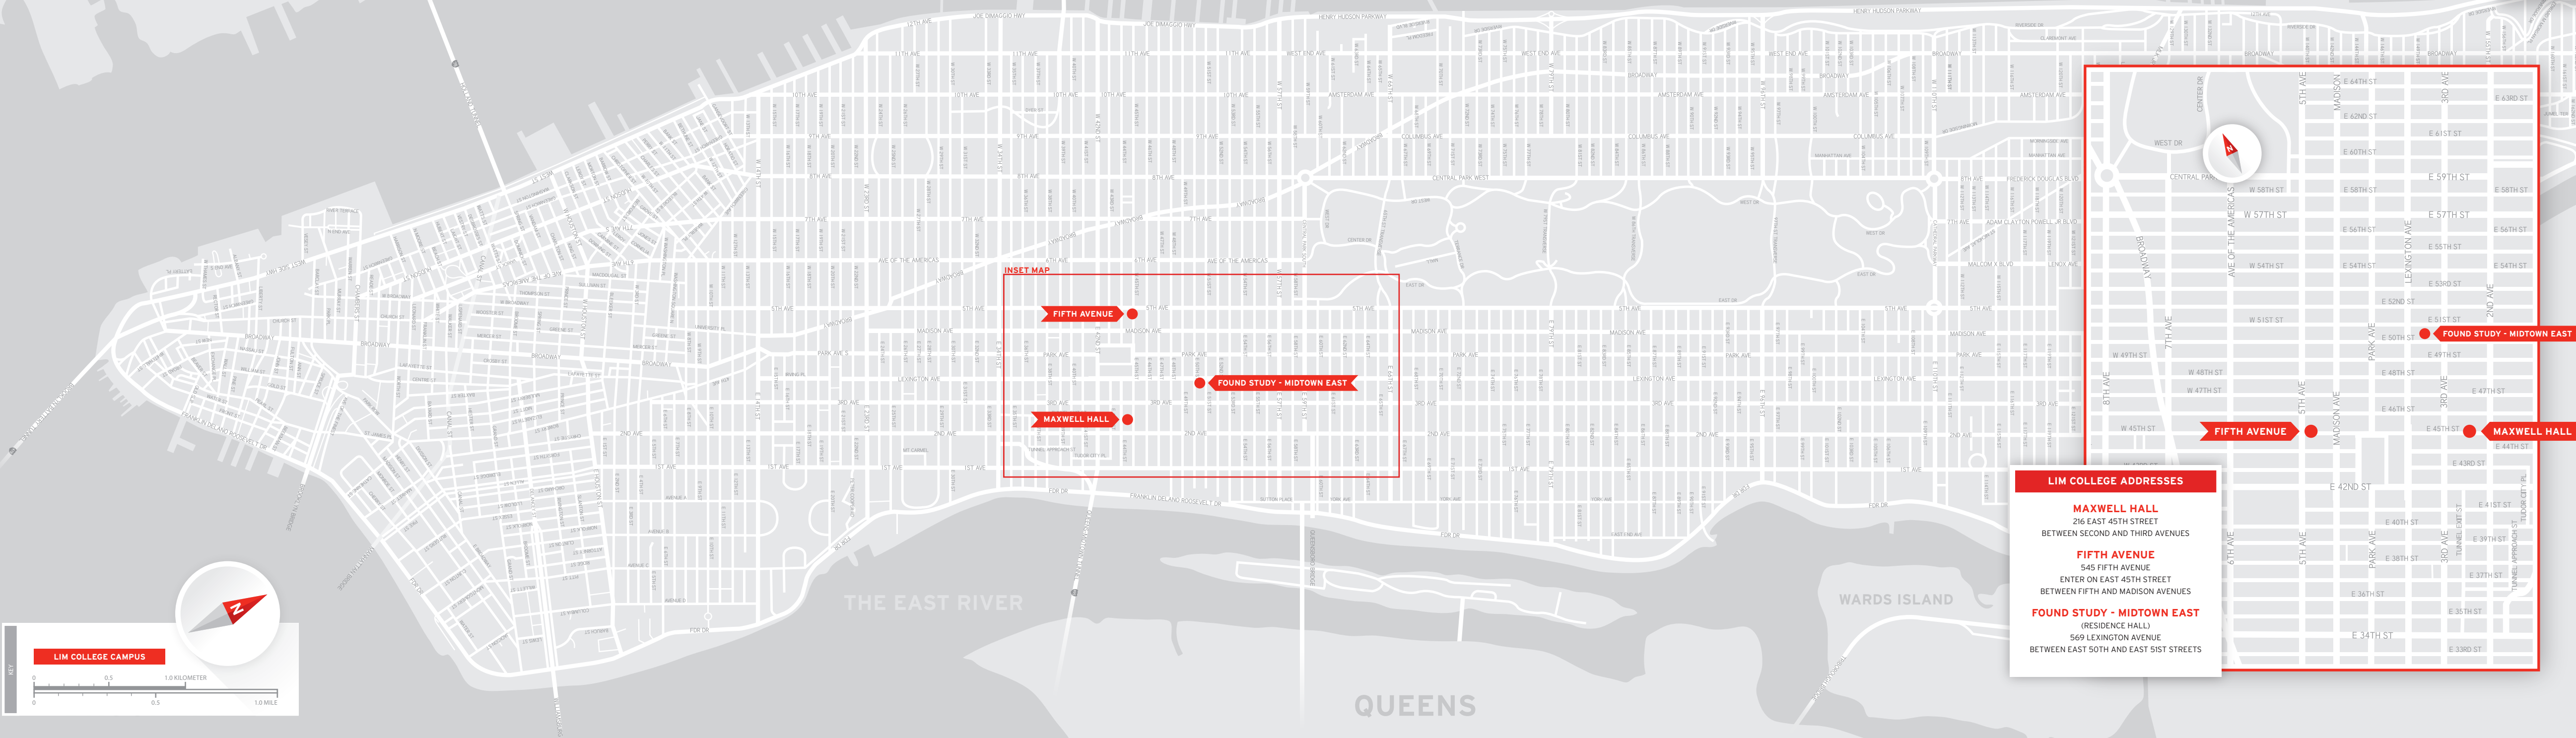

THE HUDSON RIVER

NEW JERSEY

THE EAST RIVER

QUEENS

WARDS ISLAND

INSET MAP

FIFTH AVENUE

FOUND STUDY - MIDTOWN EAST

MAXWELL HALL

LIM COLLEGE ADDRESSES

MAXWELL HALL
216 EAST 45TH STREET
BETWEEN SECOND AND THIRD AVENUES

FIFTH AVENUE
545 FIFTH AVENUE
ENTER ON EAST 45TH STREET
BETWEEN FIFTH AND MADISON AVENUES

FOUND STUDY - MIDTOWN EAST (RESIDENCE HALL)
569 LEXINGTON AVENUE
BETWEEN EAST 50TH AND EAST 51ST STREETS