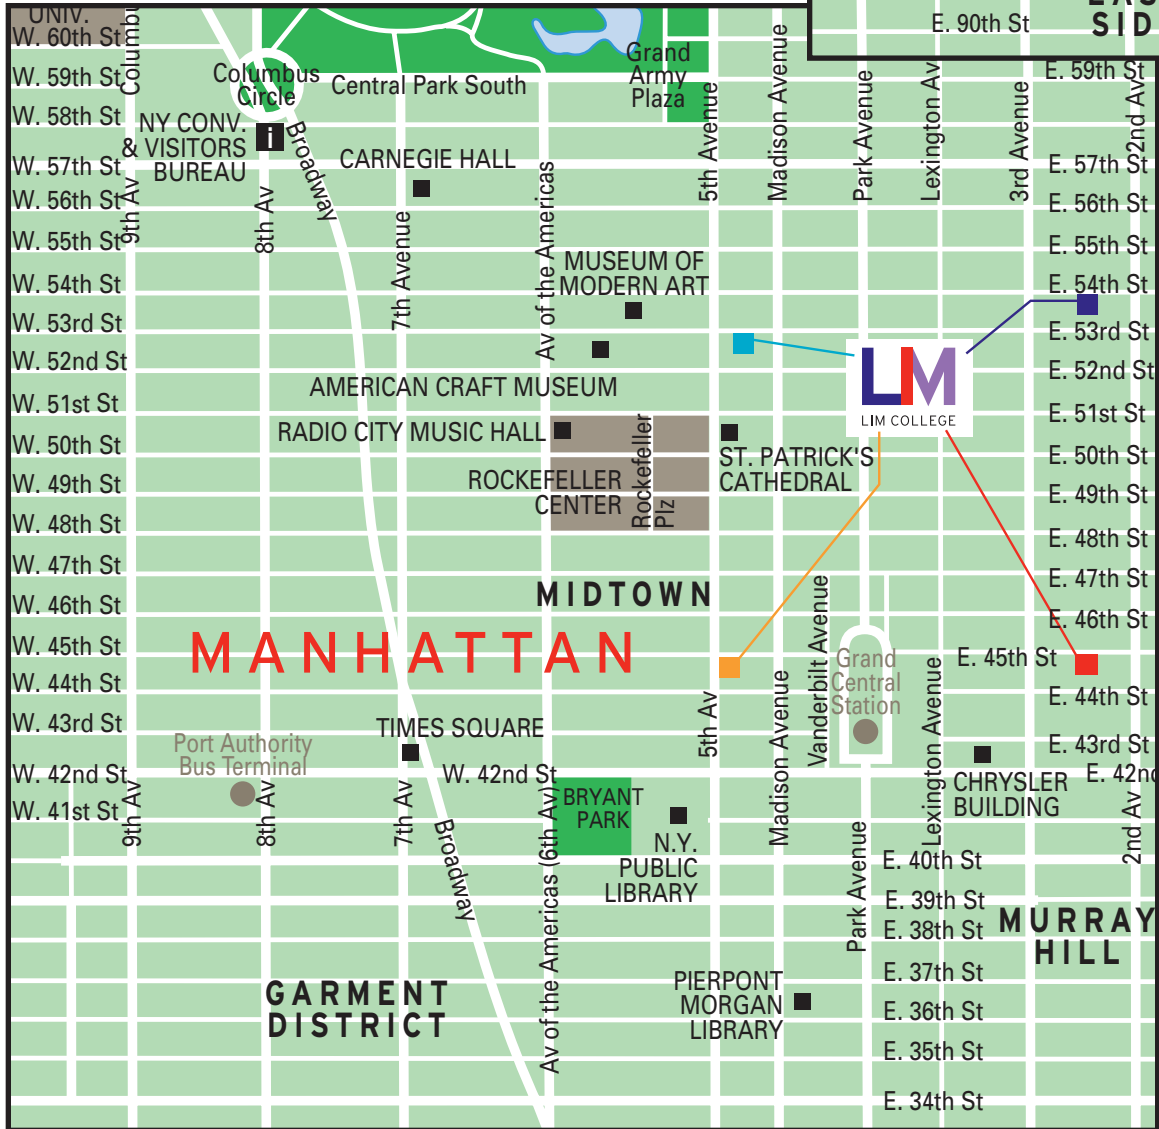

LIM COLLEGE

Campus Map

-  **The Townhouse** - 12 East 53rd Street (between 5th and Madison Avenues)
-  **Maxwell Hall** - 216 East 45th Street (between 2nd and 3rd Avenues)
-  **The Center for Career Development** - 226 East 54th Street (between 2nd and 3rd Avenues)
-  **Fifth Avenue** - 545 5th Avenue (at 45th Street)
-  **1760 (Residence Hall)** - 1760 Third Avenue (at 97th Street)