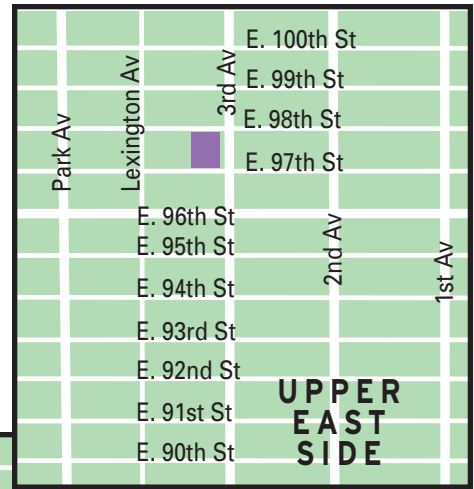

LIM COLLEGE

Campus Map

-  **The Townhouse** - 12 East 53rd Street (between 5th and Madison Avenues)
-  **Maxwell Hall** - 216 East 45th Street (between 2nd and 3rd Avenues)
-  **The Center for Career Development** - 226 East 54th Street (between 2nd and 3rd Avenues)
-  **Fifth Avenue** - 545 5th Avenue (at 45th Street)
-  **1760 (Residence Hall)** - 1760 Third Avenue (at 97th Street)