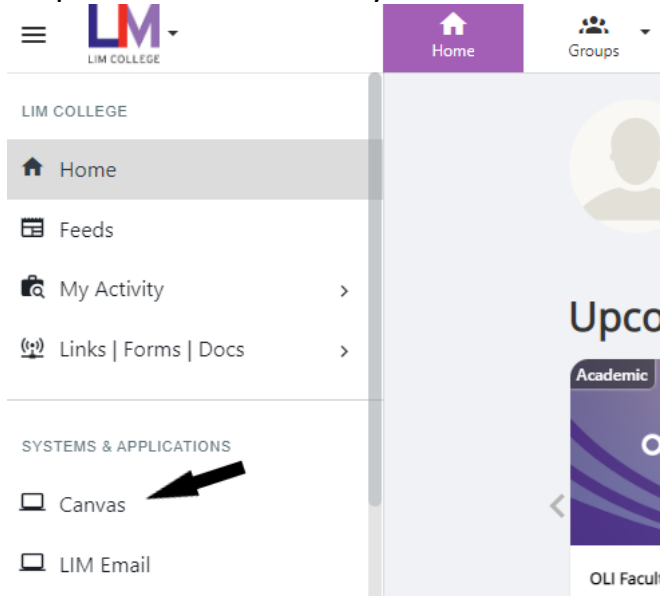

How to Access Placement Exam(s) in Canvas

Step 1:

- Login to **myLIM**: <https://mylim.limcollege.edu>
 - You must have setup your LIM College Email first*
- Open Canvas within myLIM

Step 2:

- Click on Placement Exams within your Canvas Dashboard

Step 3:

- READ the Instructions before beginning either English/Math Exam
 - Study guides have been provided for your convenience should you want to review them before the test

2021 - 2022 Student Placement Exam