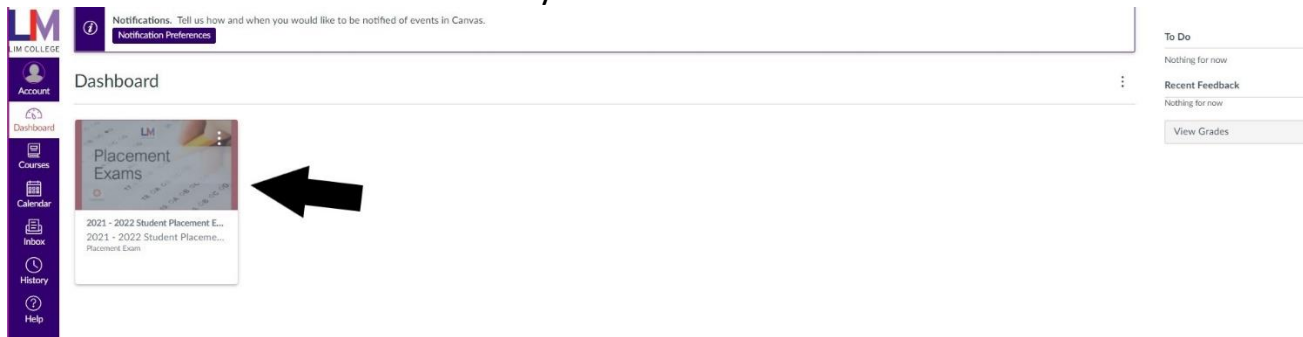

How to Access Placement Exam(s) in Canvas

Step 1:

- Login to **myLIM**: <https://mylim.limcollege.edu>
 - You must have setup your LIM College Email first*
- Open Canvas within myLIM

Step 2:

- Click on Placement Exams within your Canvas Dashboard

Step 3:

- READ the Instructions before beginning either English/Math Exam
 - Study guides have been provided for your convenience should you want to review them before the test

2021 - 2022 Student Placement Exam